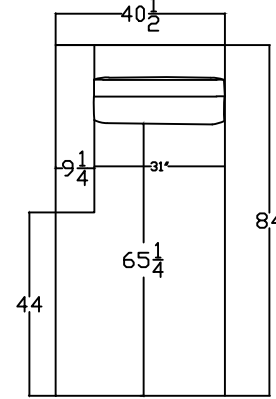

1603 KEY WEST PLATINUM COLLECTION

*PLAN VIEW

160320
TWO ARM SOFA

*PLAN VIEW

160317L OR R
ONE-ARM SOFA
(SHOWN AS LEFT)

*PLAN VIEW

160307L OR R
ONE-ARM CHAISE
(SHOWN AS LEFT)

*PLAN VIEW

160318R OR L
ONE-ARM SOFA W/RETURN
(SHOWN AS RIGHT)

*PLAN VIEW

160305
CORNER

*PLAN VIEW

160303L OR R
ONE-ARM CHAIR
(SHOWN AS LEFT)

*PLAN VIEW

160302
ARMLESS CHAIR

*PLAN VIEW

160310L OR R
ONE-ARM SOFA
(SHOWN AS LEFT)

*PLAN VIEW

160315L
ARMLESS SOFA W/RETURN
(SHOWN AS LEFT)

This schematic is current as of April 11, 2023
 Lazar reserves the right to change dimensions and/or products offered.
 A more recent schematic may be available for this series at www.lazarind.com
 NOTE: L or R is determined by facing the piece.