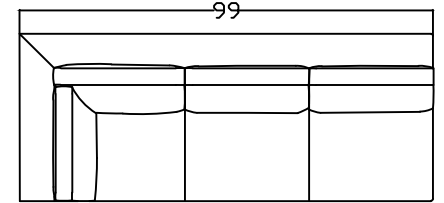

1603 KEY WEST PLATINUM COLLECTION

*PLAN VIEW

160320
TWO ARM SOFA

*PLAN VIEW

160317L OR R
ONE-ARM SOFA
(SHOWN AS LEFT)

*PLAN VIEW

160307L OR R
ONE-ARM CHAISE
(SHOWN AS LEFT)

*PLAN VIEW

160318R OR L
ONE-ARM SOFA W/RETURN
(SHOWN AS RIGHT)

*PLAN VIEW

160305
CORNER

*PLAN VIEW

160303L OR R
ONE-ARM CHAIR
(SHOWN AS LEFT)

*PLAN VIEW

160302
ARMLESS CHAIR

*PLAN VIEW

160310L OR R
ONE-ARM SOFA
(SHOWN AS LEFT)

*PLAN VIEW

160315L
ARMLESS SOFA W/RETURN
(SHOWN AS LEFT)

This schematic is current as of April 11, 2023
 Lazar reserves the right to change dimensions and/or products offered.
 A more recent schematic may be available for this series at www.lazarind.com
 NOTE: L or R is determined by facing the piece.