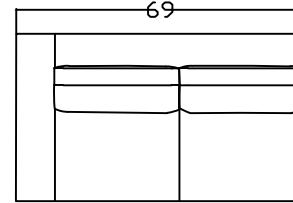

160318R OR L
ONE-ARM SOFA W/RETURN
(SHOWN AS RIGHT)

*PLAN VIEW

160305
CORNER

*PLAN VIEW

160303L OR R
ONE-ARM CHAIR
(SHOWN AS LEFT)

*PLAN VIEW

160302
ARMLESS CHAIR

*PLAN VIEW

160310L OR R
ONE-ARM SOFA
(SHOWN AS LEFT)

*PLAN VIEW

160315L
ARMLESS SOFA W/RETURN
(SHOWN AS LEFT)

This schematic is current as of April 11, 2023
 Lazar reserves the right to change dimensions and/or products offered.
 A more recent schematic may be available for this series at www.lazarind.com
 NOTE: L or R is determined by facing the piece.