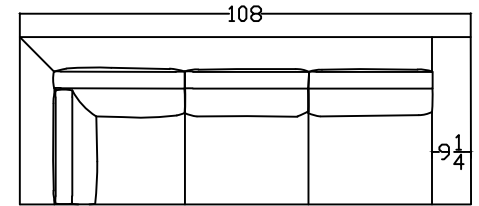

1603 KEY WEST PLATINUM COLLECTION

*PLAN VIEW

160320
TWO ARM SOFA

*PLAN VIEW

160317L OR R
ONE-ARM SOFA
(SHOWN AS LEFT)

*PLAN VIEW

160307L OR R
ONE-ARM CHAISE
(SHOWN AS LEFT)

*PLAN VIEW

160318R OR L
ONE-ARM SOFA W/RETURN
(SHOWN AS RIGHT)

*PLAN VIEW

160305
CORNER

*PLAN VIEW

160303L OR R
ONE-ARM CHAIR
(SHOWN AS LEFT)

*PLAN VIEW

160302
ARMLESS CHAIR

*PLAN VIEW

160310L OR R
ONE-ARM SOFA
(SHOWN AS LEFT)

*PLAN VIEW

160315L
ARMLESS SOFA W/RETURN
(SHOWN AS LEFT)

This schematic is current as of April 11, 2023
 Lazar reserves the right to change dimensions and/or products offered.
 A more recent schematic may be available for this series at www.lazarind.com
 NOTE: L or R is determined by facing the piece.