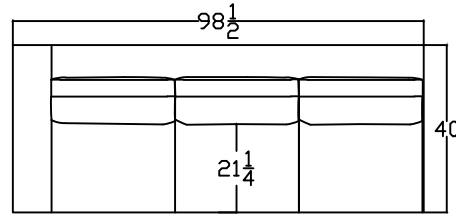

1603 KEY WEST PLATINUM COLLECTION

*PLAN VIEW

160320
TWO ARM SOFA

*PLAN VIEW

160317L OR R
ONE-ARM SOFA
(SHOWN AS LEFT)

*PLAN VIEW

160307L OR R
ONE-ARM CHAISE
(SHOWN AS LEFT)

*PLAN VIEW

160318R OR L
ONE-ARM SOFA W/RETURN
(SHOWN AS RIGHT)

*PLAN VIEW

160305
CORNER

*PLAN VIEW

160303L OR R
ONE-ARM CHAIR
(SHOWN AS LEFT)

*PLAN VIEW

160302
ARMLESS CHAIR

*PLAN VIEW

160310L OR R
ONE-ARM SOFA
(SHOWN AS LEFT)

*PLAN VIEW

160315L
ARMLESS SOFA W/RETURN
(SHOWN AS LEFT)

This schematic is current as of April 11, 2023
 Lazar reserves the right to change dimensions and/or products offered.
 A more recent schematic may be available for this series at www.lazarind.com
 NOTE: L or R is determined by facing the piece.