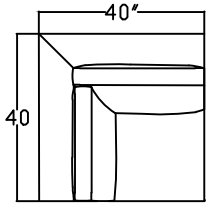

1603 KEY WEST PLATINUM COLLECTION

*PLAN VIEW

160320
TWO ARM SOFA

*PLAN VIEW

160317L OR R
ONE-ARM SOFA
(SHOWN AS LEFT)

*PLAN VIEW

160307L OR R
ONE-ARM CHAISE
(SHOWN AS LEFT)

*PLAN VIEW

160318R OR L
ONE-ARM SOFA W/RETURN
(SHOWN AS RIGHT)

*PLAN VIEW

160305
CORNER

*PLAN VIEW

160303L OR R
ONE-ARM CHAIR
(SHOWN AS LEFT)

*PLAN VIEW

160302
ARMLESS CHAIR

*PLAN VIEW

160310L OR R
ONE-ARM SOFA
(SHOWN AS LEFT)

*PLAN VIEW

160315L
ARMLESS SOFA W/RETURN
(SHOWN AS LEFT)

This schematic is current as of April 11, 2023
 Lazar reserves the right to change dimensions and/or products offered.
 A more recent schematic may be available for this series at www.lazarind.com
 NOTE: L or R is determined by facing the piece.