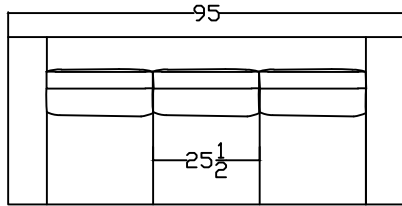

1603 KEY WEST PLATINUM COLLECTION

*PLAN VIEW

160320
TWO ARM SOFA

*PLAN VIEW

160317L OR R
ONE-ARM SOFA
(SHOWN AS LEFT)

*PLAN VIEW

160307L OR R
ONE-ARM CHAISE
(SHOWN AS LEFT)

*PLAN VIEW

160318R OR L
ONE-ARM SOFA W/RETURN
(SHOWN AS RIGHT)

*PLAN VIEW

160305
CORNER

*PLAN VIEW

160303L OR R
ONE-ARM CHAIR
(SHOWN AS LEFT)

*PLAN VIEW

160302
ARMLESS CHAIR

*PLAN VIEW

160310L OR R
ONE-ARM SOFA
(SHOWN AS LEFT)

*PLAN VIEW

160315L
ARMLESS SOFA W/RETURN
(SHOWN AS LEFT)

This schematic is current as of April 11, 2023
 Lazar reserves the right to change dimensions and/or products offered.
 A more recent schematic may be available for this series at www.lazarind.com
 NOTE: L or R is determined by facing the piece.